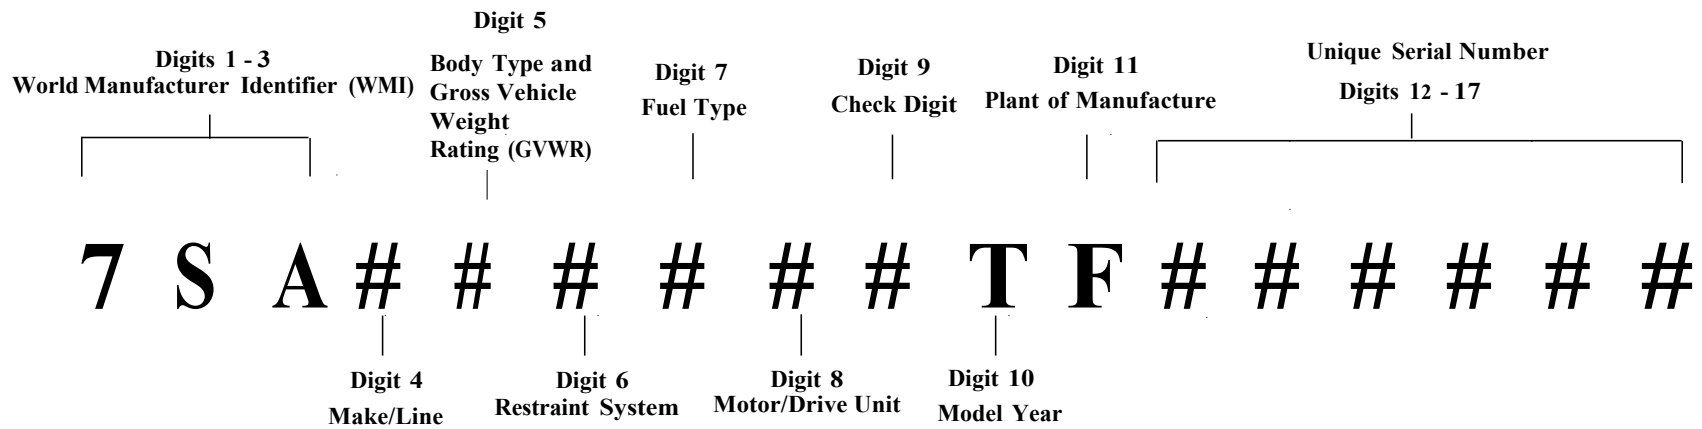

MY2026 VIN DECODER

Model Y

Tesla Model Y

Digits 1 - 3: World Manufacturing Identifier

7SA = Manufactured by Tesla Inc., Vehicle Type: MPV (Designated for Model X & Model Y)

Digit 4: Make/Line/Series

Y = Tesla Model Y

Digit 5: Body Type and Gross Vehicle Weight Rating (GVWR)

G = Class D MPV / 5 Dr / LHD

Digit 6: Restraint System

A = Type 2 manual seatbelts (FR, SR*3, TR*2) with front airbags, PODS, side inflatable restraints, knee airbags (FR) (Designated for Model X & Model Y)

B = Type 2 manual seatbelts (FR, SR*2, TR*2) with front airbags, PODS, side inflatable restraints, knee airbags (FR) (Designated for Model X & Model Y)

D = Type 2 Manual Seatbelts (FR, SR*3) with front airbags. PODS, side inflatable restraints, knee airbags (FR) (Designated for Model X & Model Y)

Digit 10: Model Year

T = 2026

Digit 11: Plant of Manufacture

F = Fremont, CA

A = Austin, TX

Digits 12-17: Unique serial number

000001-999999